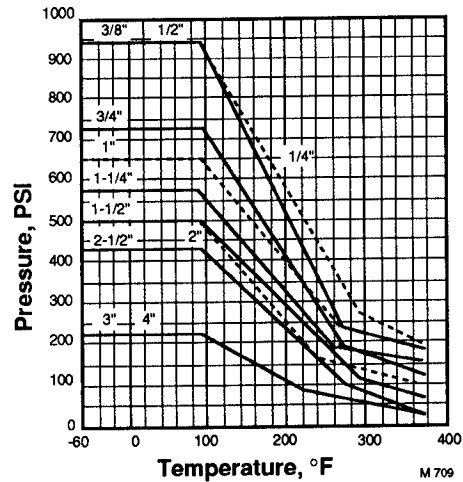

PRESSURE RATINGS:

Honeywell Braukmann
Honeywell Inc.
1985 Douglas Drive North
Golden Valley, Minnesota 55422

Helping You Control Your World