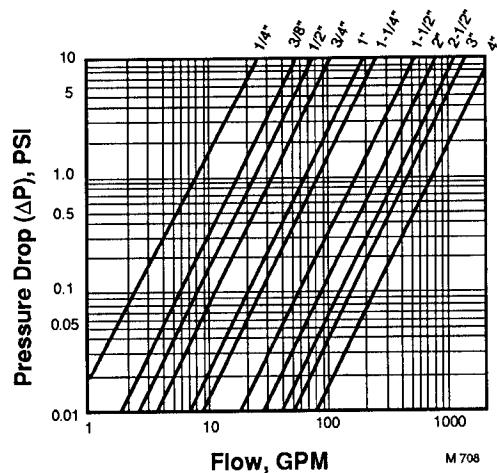

PRESSURE RATINGS:

Honeywell Braukmann
Honeywell Inc.
1985 Douglas Drive North
Golden Valley, Minnesota 55422

Helping You Control Your World