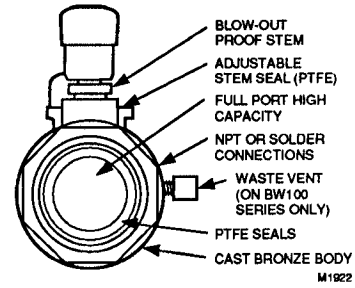

Honeywell Braukmann

B100/BW100 Full Port Bronze Ball Valves

The Honeywell Braukmann B100/BW100 are fully ported ball valves that have higher flow rates with less pressure drop than reduced port ball valves. Easy installation and reliable service make them suited for use in most heating, plumbing and industrial applications.

Specifications

FEATURES:

Bottom-loaded, blow-out proof stem with adjustable PTFE stem seal.

Meet Federal Specification WW-V-35B, Type II, Class A, Style 3 end connections A and C (threaded and solder).

BW100 models include waste vent.

RATINGS:

1/2 inch - 2 inch—500 psi WOG Cold, nonshock.

2-1/2 - 4 inch—400 psi WOG Cold, nonshock.

Saturated Steam On-Off Service—150 psi.

Vacuum Service: 29 inches mercury.

Fig. 1—B100/BW100 parts.

PART	MATERIAL
Handle Nut	Zinc Plated Steel
Handle	Zinc Plated Steel (Vinyl Coated)
Packing Gland	Brass
Stem Packing	PTFE
Stem	Brass
Body	Cast Red Bronze (85-5-5)
Seat Ring	PTFE
Ball	Brass, Chrome Plated
Seat Ring	PTFE
Body End Piece	Cast Red Bronze (85-5-5)
BW100 Series (Additional Parts)	
Waste Vent Cap	Brass
Waste Vent Seal	NBR