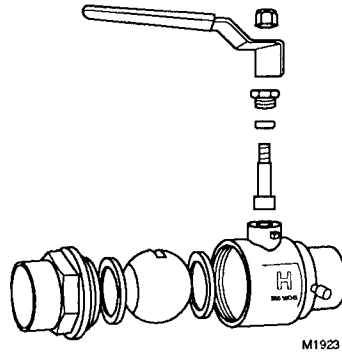

Specifications

FEATURES:

Bottom-loaded, blow-out proof stem with adjustable PTFE stem seal.

Meet Federal Specification WW-V-35B, Type II, Class A, Style 3 end connections A and C (threaded and solder).

BW100 models include waste vent.

RATINGS:

1/2 inch - 2 inch—500 psi WOG Cold, nonshock.

2-1/2 - 4 inch—400 psi WOG Cold, nonshock.

Saturated Steam On-Off Service—150 psi.

Vacuum Service: 29 inches mercury.

Fig. 1—B100/BW100 parts.

PART	MATERIAL
Handle Nut	Zinc Plated Steel
Handle	Zinc Plated Steel (Vinyl Coated)
Packing Gland	Brass
Stem Packing	PTFE
Stem	Brass
Body	Cast Red Bronze (85-5-5)
Seat Ring	PTFE
Ball	Brass, Chrome Plated
Seat Ring	PTFE
Body End Piece	Cast Red Bronze (85-5-5)
BW100 Series (Additional Parts)	
Waste Vent Cap	Brass
Waste Vent Seal	NBR

Fig. 2—B100/BW100 dimensions in inches [millimeters].

Size (inches)	A	B	C	D	Cv
1/4	0.473 [12]	3.347 [85]	2.402 [61]	2.008 [51]	7.2
3/8	0.473 [12]	3.347 [85]	2.402 [61]	2.008 [51]	18.0
1/2	0.591 [15]	3.347 [85]	2.402 [61]	2.441 [62]	23.0
3/4	0.748 [19]	4.095 [104]	2.992 [76]	2.756 [70]	34.0
1	0.985 [25]	4.095 [104]	3.189 [81]	3.347 [85]	66.0
1-1/4	1.260 [32]	4.803 [122]	4.095 [104]	3.898 [99]	82.0
1-1/2	1.575 [40]	4.803 [122]	4.449 [113]	4.334 [110]	195.0
2	1.969 [50]	6.024 [153]	5.394 [137]	5.276 [134]	280.0
2-1/2	2.362 [60]	7.874 [200]	6.732 [171]	6.299 [160]	370.0
3	2.992 [76]	11.024 [280]	8.858 [225]	7.874 [200]	460.0
4	3.740 [95]	11.024 [280]	10.315 [262]	9.921 [252]	750.0