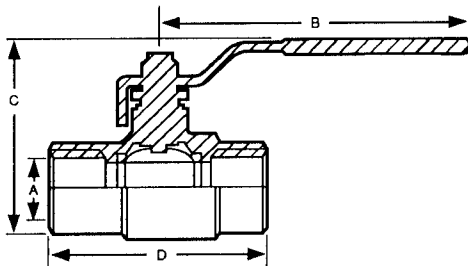

Specifications

FEATURES:

Bottom-loaded, blow-out proof stem with adjustable PTFE stem seal.

Meet Federal Specification WW-V-35B, Type II, Class A, Style 3 end connections A and C (threaded and solder).

BW100 models include waste vent.

RATINGS:

1/2 inch - 2 inch—500 psi WOG Cold, nonshock.

2-1/2 - 4 inch—400 psi WOG Cold, nonshock.

Saturated Steam On-Off Service—150 psi.

Vacuum Service: 29 inches mercury.

Fig. 1—B100/BW100 parts.

PART	MATERIAL
Handle Nut	Zinc Plated Steel
Handle	Zinc Plated Steel (Vinyl Coated)
Packing Gland	Brass
Stem Packing	PTFE
Stem	Brass
Body	Cast Red Bronze (85-5-5)
Seat Ring	PTFE
Ball	Brass, Chrome Plated
Seat Ring	PTFE
Body End Piece	Cast Red Bronze (85-5-5)
BW100 Series (Additional Parts)	
Waste Vent Cap	Brass
Waste Vent Seal	NBR

Fig. 2—B100/BW100 dimensions in inches [millimeters].

Size (inches)	A	B	C	D	Cv
1/4	0.473 [12]	3.347 [85]	2.402 [61]	2.008 [51]	7.2
3/8	0.473 [12]	3.347 [85]	2.402 [61]	2.008 [51]	18.0
1/2	0.591 [15]	3.347 [85]	2.402 [61]	2.441 [62]	23.0
3/4	0.748 [19]	4.095 [104]	2.992 [76]	2.756 [70]	34.0
1	0.985 [25]	4.095 [104]	3.189 [81]	3.347 [85]	66.0
1-1/4	1.260 [32]	4.803 [122]	4.095 [104]	3.898 [99]	82.0
1-1/2	1.575 [40]	4.803 [122]	4.449 [113]	4.334 [110]	195.0
2	1.969 [50]	6.024 [153]	5.394 [137]	5.276 [134]	280.0
2-1/2	2.362 [60]	7.874 [200]	6.732 [171]	6.299 [160]	370.0
3	2.992 [76]	11.024 [280]	8.858 [225]	7.874 [200]	460.0
4	3.740 [95]	11.024 [280]	10.315 [262]	9.921 [252]	750.0