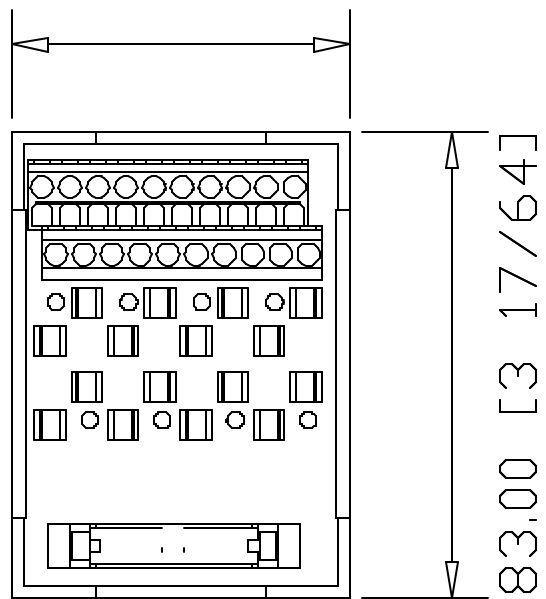

60.01 [2 23/64]

1492-IFM20F-FS*-2

20-POINT ISOLATED FUSIBLE DIGITAL IFM w/
BLOWN FUSE INDICATORS, EXTRA TERMINALS