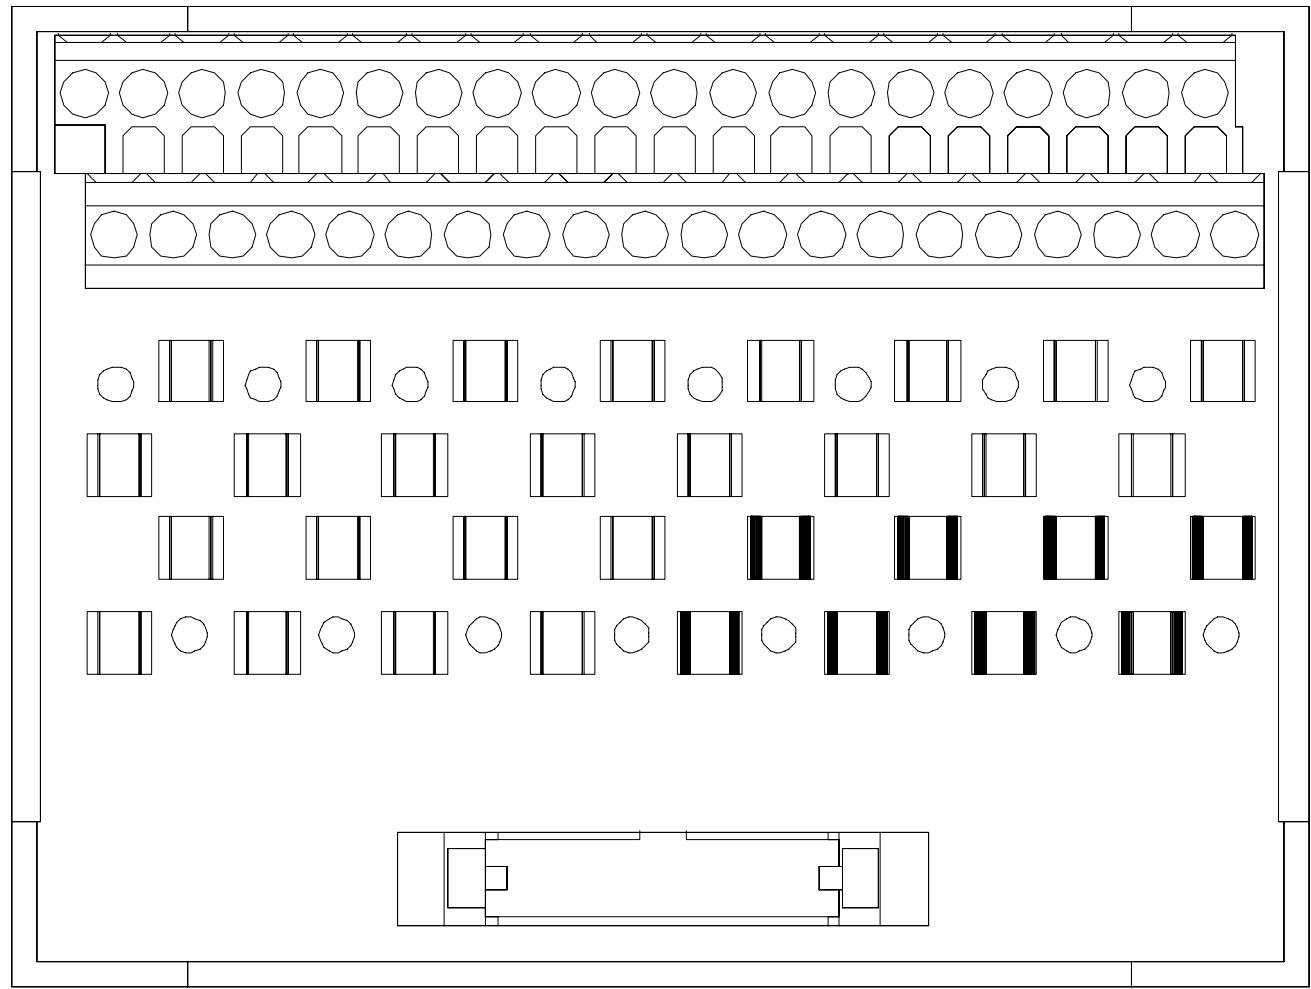

109.98 [4 21/64]

83.00 [3 17/64]

\* for 1492-RIFM\* modules, add 10 [0.3937] to width