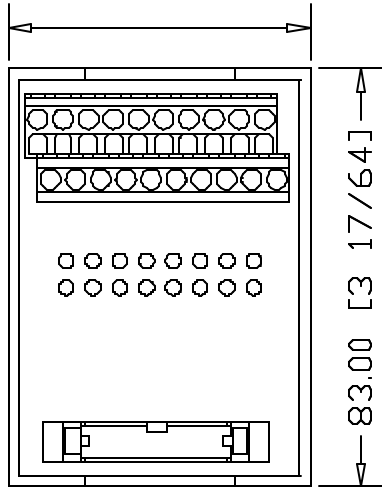

60.01 [2 23/64]

1492-IFM20D24N/D120N
20-POINT DIGITAL IFM
w/LEDs, NARROW STANDARD