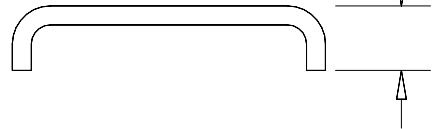

49.50 [1 61/64]

440L-AGWS0320
GuardShield weld shield
320mm protective height

10.16 [13/32]