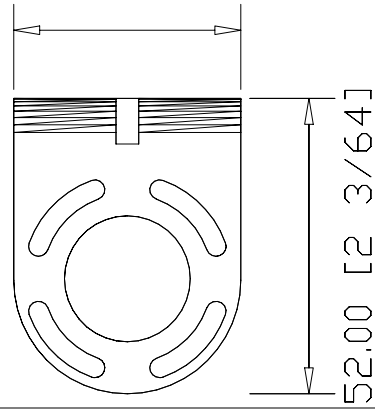

40.00 [1 37/64]

52.00 [2 3/64]

440L-AF6101
GuardShield Right Angle
Mounting Bracket

42.00 [1 21/32]