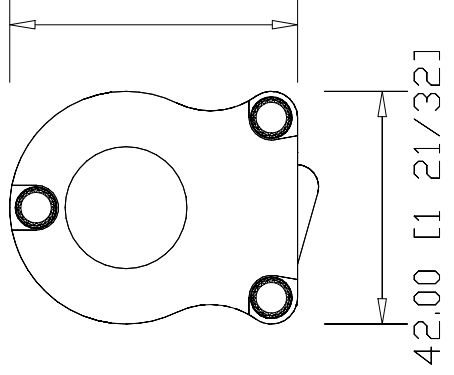

52.00 [2 3/64]

440L-\*4\*1760YD  
GuardShield Type 4 pairs,  
transmitter, receiver  
1760mm protective height