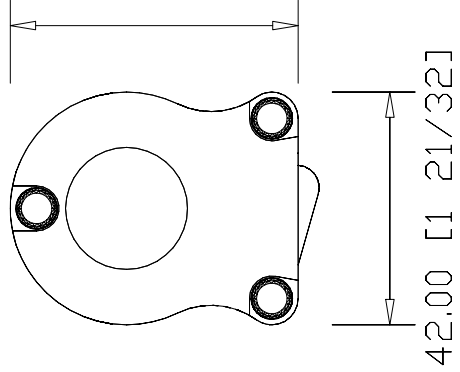

52.00 [2 3/64]

440L-\*4\*1280YD  
GuardShield Type 4 pairs,  
transmitter, receiver  
1280mm protective height