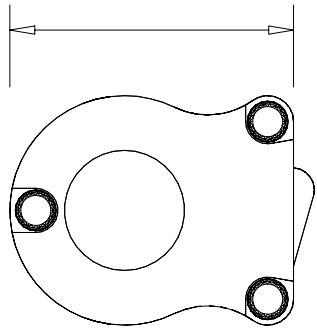

52.00 [2 3/64]

42.00 [1 21/32]

1121.00 [44 9/64]

440L-\*4\*1120YD  
GuardShield Type 4 pairs,  
transmitter, receiver  
1120mm protective height