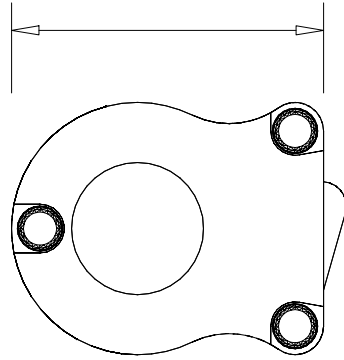

52.00 [2 3/64]

42.00 [1 21/32]

481.00 [18 15/16]

440L-*4*0480YD
GuardShield Type 4 pairs,
transmitter, receiver
480mm protective height