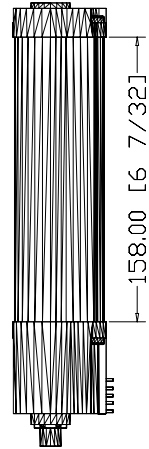

52.00 [2 3/64]

42.00 [1 21/32]

440L-*4*0160YD
GuardShield Type 4 pairs,
transmitter, receiver
160mm protective height

158.00 [6 7/32]