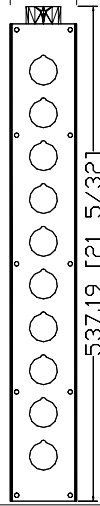

72.32 [2 27/32]

800T-10PY
Push Button Enclosure
Pendant, 10 Holes, Type 13