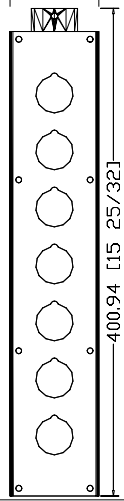

72.90 [2 7/8]

400.94 [15 25/32]

800T-7PY
Push Button Enclosure
Pendant, 7 Holes, Type 13

70.31 [2 49/64]