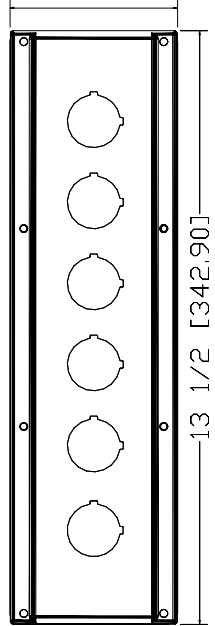

3 13/16 [96.82]

800T-6ZT
Push Button Enclosure
Flush, 6 Holes
(one vertical row), Type 13

1/2 [12.75]