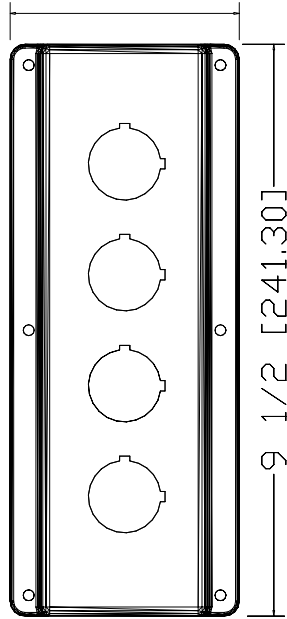

3 13/16 [96.77]

800T-4ZT
Push Button Enclosure
Flush, 4 Holes, Type 13

31/64 [12.32]