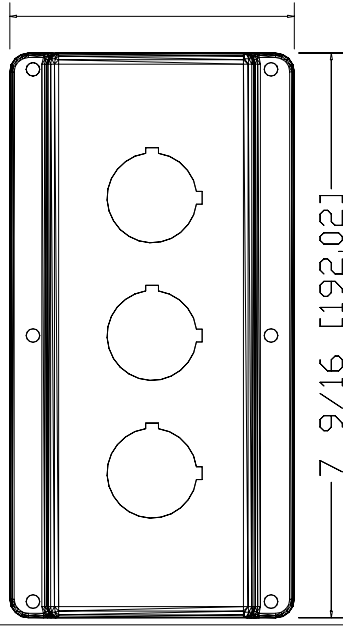

3 13/16 [96.77]

800T-3ZT
Push Button Enclosure
Flush, 3 Holes, Type 13

31/64 [12.32]