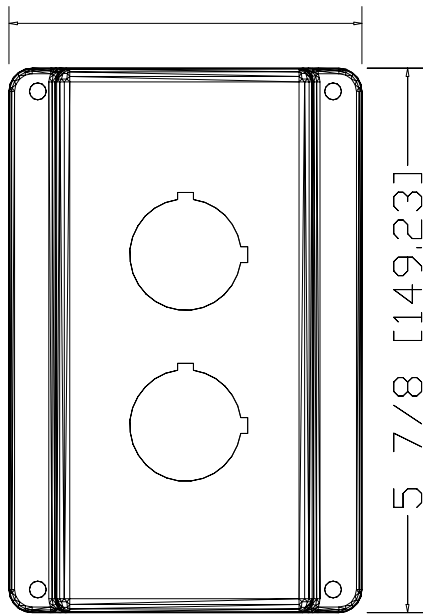

3 13/16 [96.77]

5 7/8 [149.23]

800T-2ZT
Push Button Enclosure
Flush, 2 Holes, Type 13

31/64 [12.32]