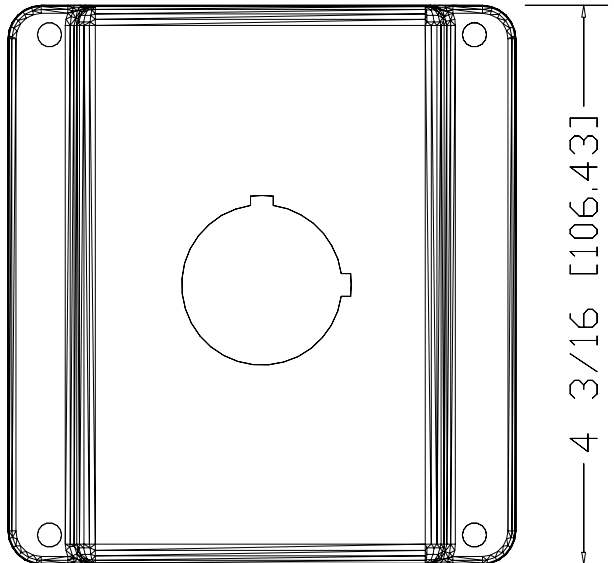

3 13/16 [96.77]

4 3/16 [106.43]

800T-1ZT
Push Button Enclosure
Flush, 1 Hole, Type 13

7/16 [11.18]