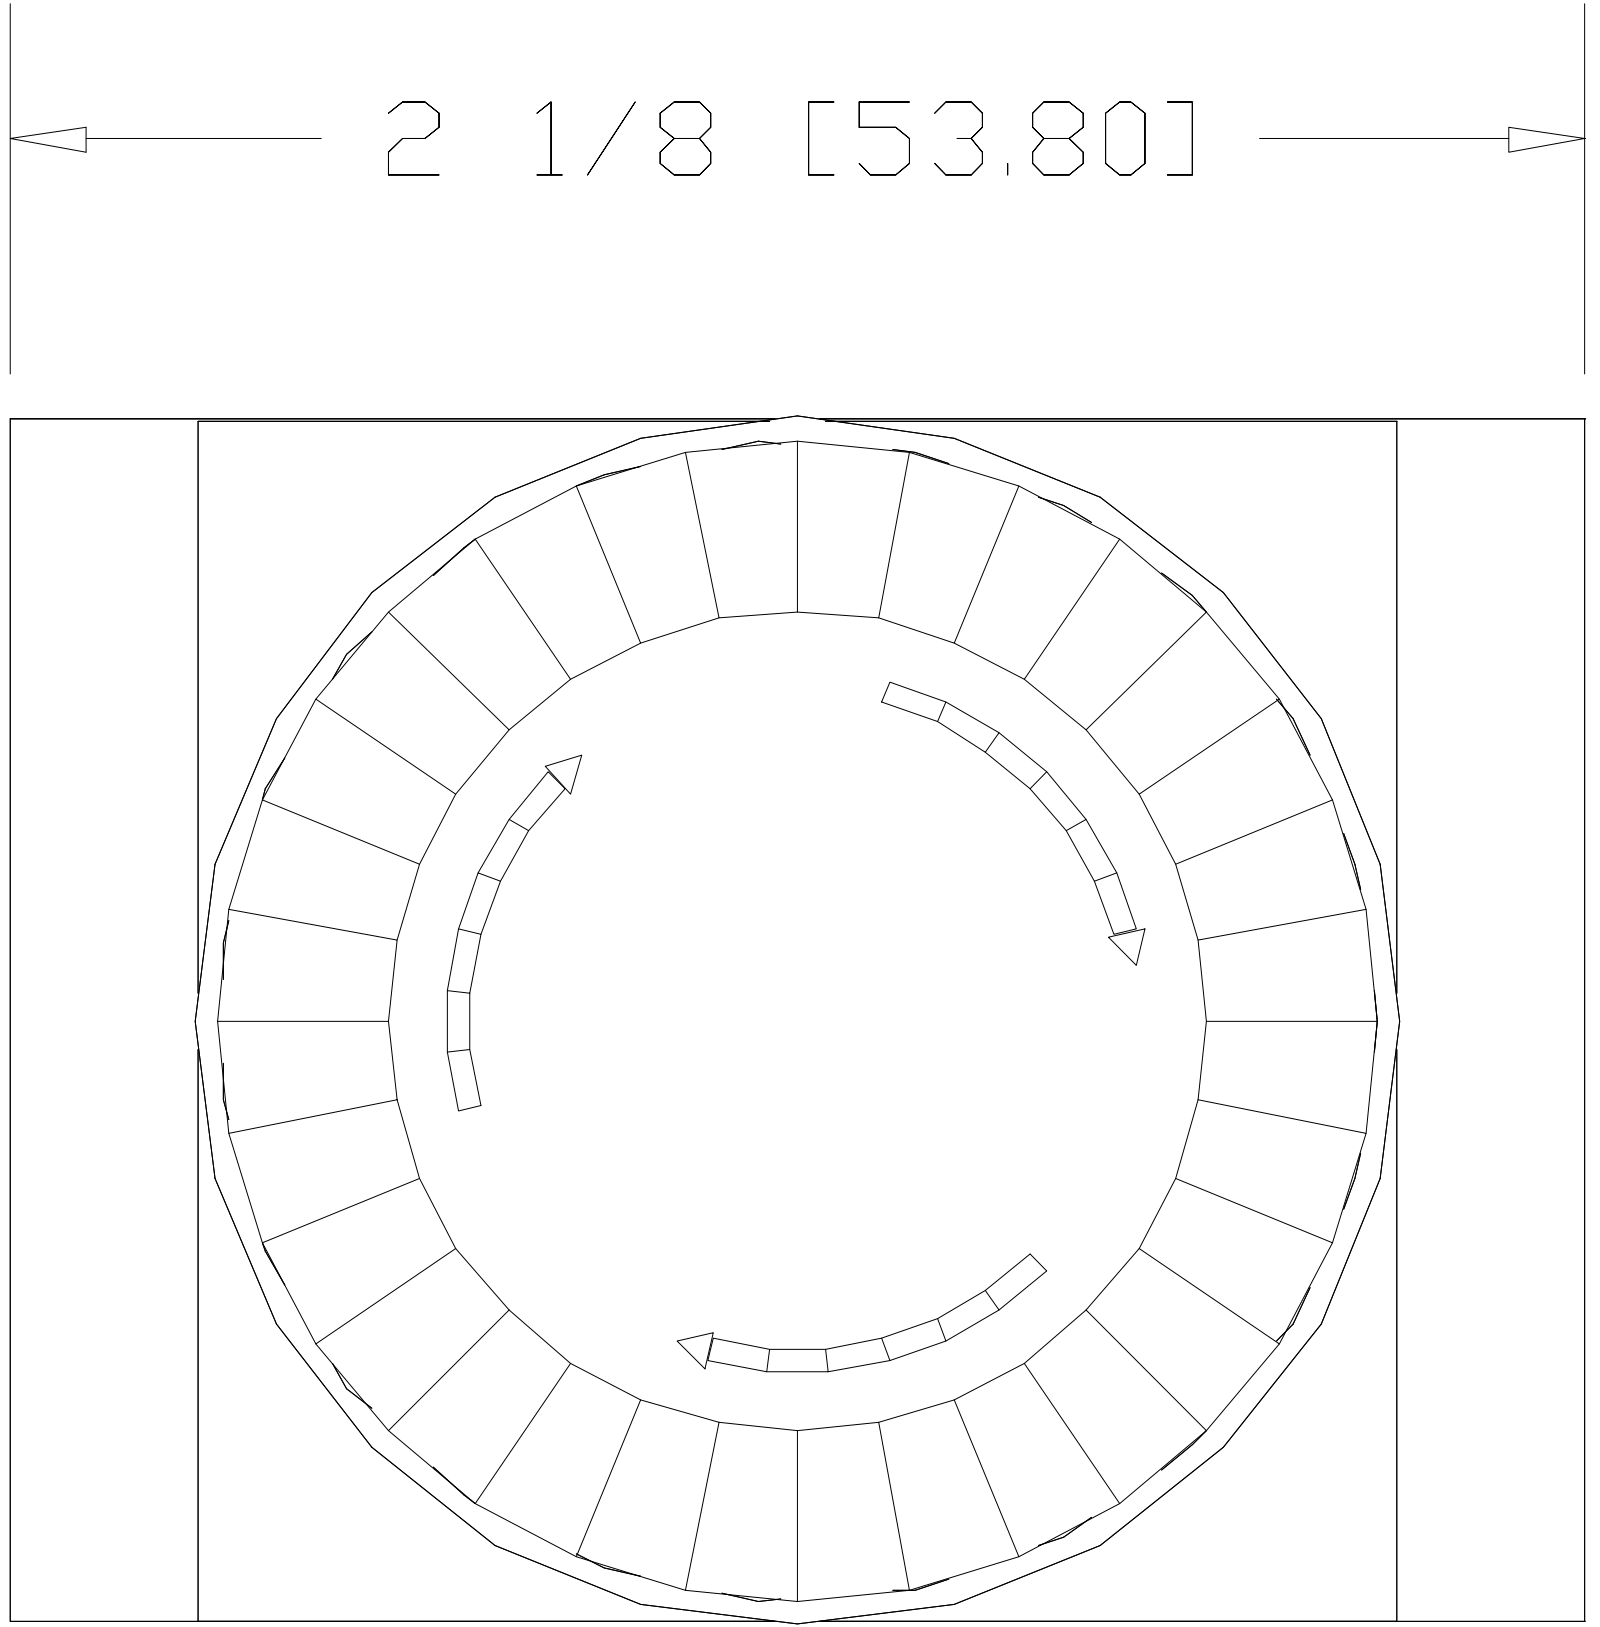

SCALE:

1 Inch

[10mm]

A rectangular box containing a scale. At the top, the word "SCALE:" is written. Below it, a horizontal line with vertical end caps is labeled "1 Inch". Below that, another horizontal line with vertical end caps is labeled "[10mm]".

1 39/64 [41.07]