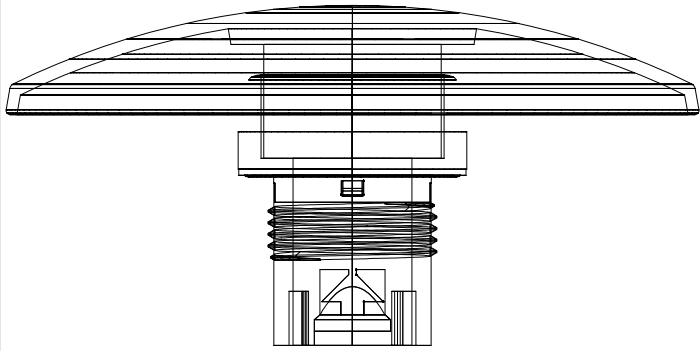

89.69 [3 17/32]

89.69 [3 17/32]

800F*-MM9*
90mm Momentary Mushroom
Push Button

44.01 [1 47/64]

44.01 [1 47/64]