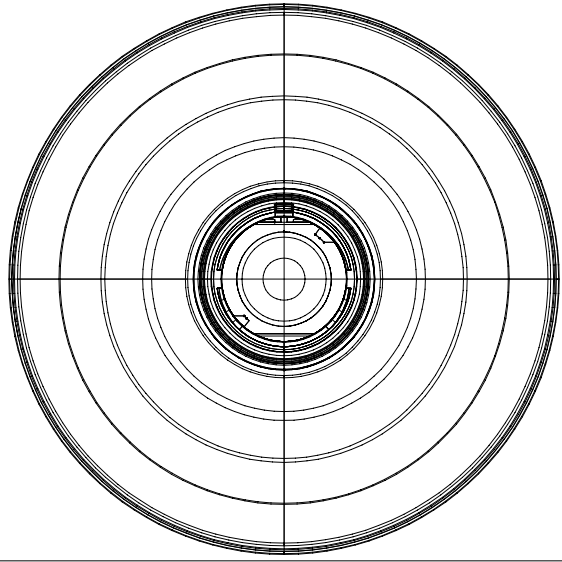

89.69 [3 17/32]

89.69 [3 17/32]

800F*-MM9*
90mm Momentary Mushroom
Push Button

44.01 [1 47/64]

44.01 [1 47/64]