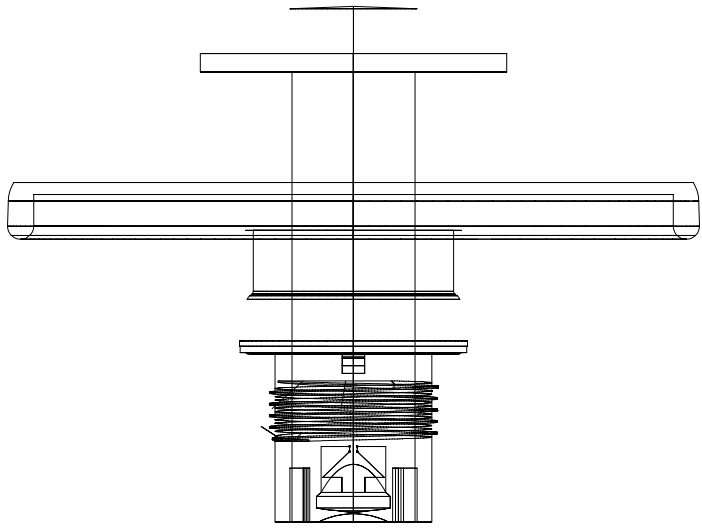

89.86 [3 17/32]

89.86 [3 17/32]

800F*-MP9*
Half-Dome, Non-Illuminated
Push-Pull Push Button

66.94 [2 41/64]

66.94 [2 41/64]