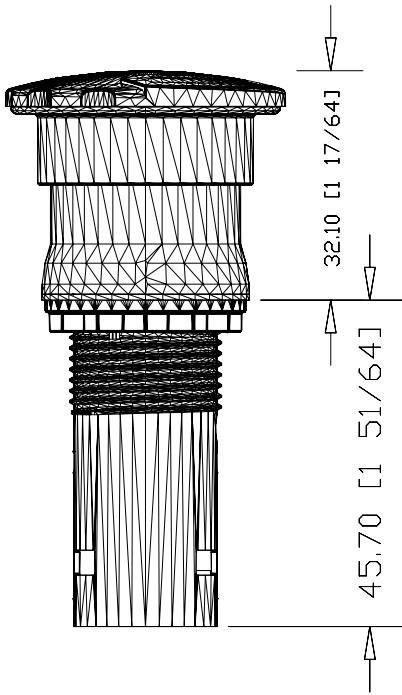

39.81 [1 9/16]

800F*-MT4*
Mushroom Operator,
Twist to Release, 40mm,
Non-Illuminated