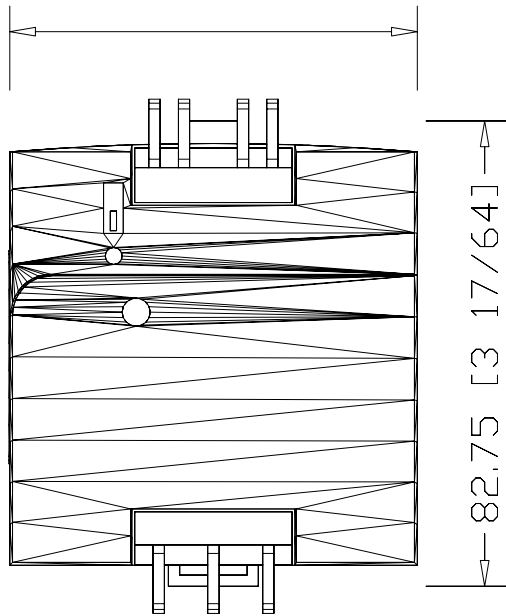

72.50 [2 55/64]

1606-XLP95E
Compact Power Supply
24-28V, 95 W
120/240VAC / 85-375VDC
Input Voltage