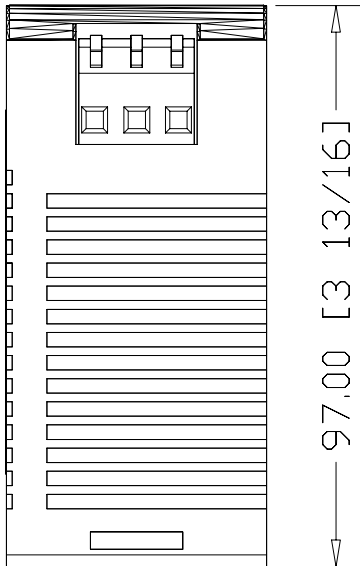

45.00 [1 49/64]

1606-XLP50E
Compact Power Supply
24-28V, 50 W
120/240VAC / 85-375VDC
Input Voltage