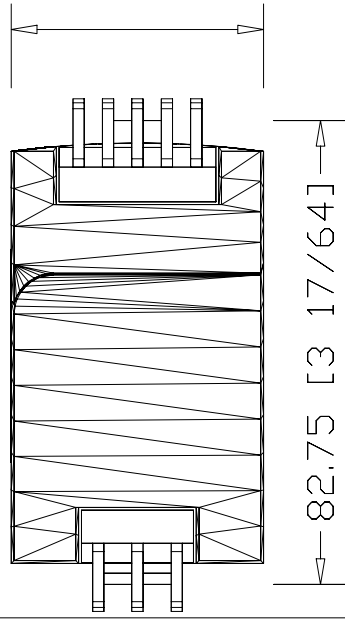

45.00 [1 49/64]

1606-XLP50E
Compact Power Supply
24-28V, 50 W
120/240VAC / 85-375VDC
Input Voltage