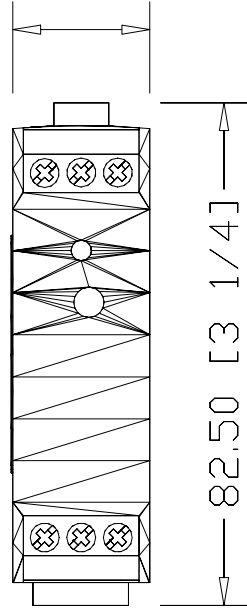

22.50 [57/64]

1606-XLP15\*  
Compact Power Supply, 15W  
120/240V AC / 85-375V DC  
Input Voltage