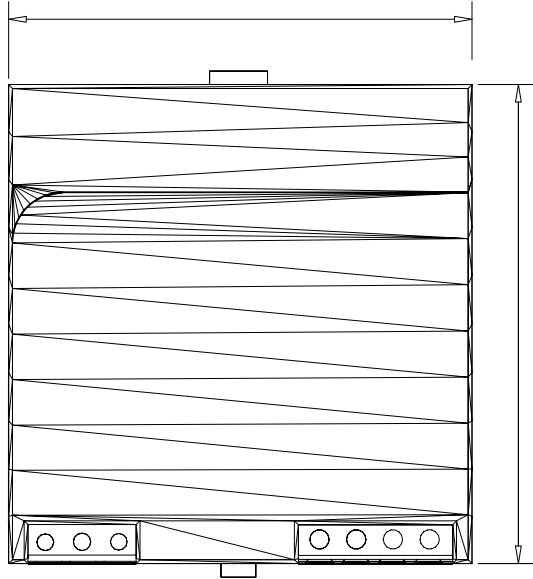

120.00 [4 23/32]

124.00 [4 7/8]

104.59 [4 1/8]

1606-XL180B

Standard Power Supply

12-15V DC, 180 W

120/240VAC / 240-375VDC

Input Voltage