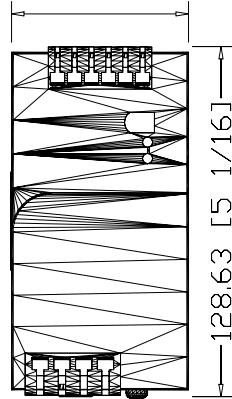

65.00 [2 9/16]

1606-XLS480E-3C
AC/DC DINRail mount
Performance Series Power
Supply, 480W, 24-28V
3-Phase
Conformal Coating