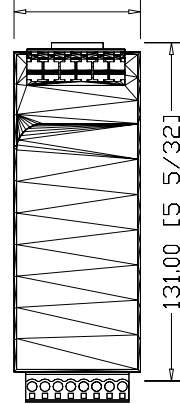

49.00 [1 59/64]

1606-XLS240-UPS
DC-UPS DINRail mount
Uninterruptible Power
Supply, 24V, 10A

122.00 [4 51/64]