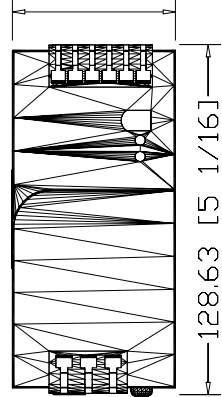

60.00 [2 23/64]

1606-XLS240EC
AC/DC DINRail mount
Performance Series Power
Supply, 240W, 24-28V
Conformal Coating