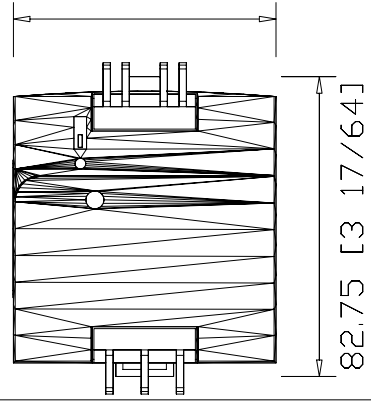

72.50 [2 55/64]

1606-XLP90E-2
AC/DC DINRail mount
Compact Power Supply
90W, 2-Phase