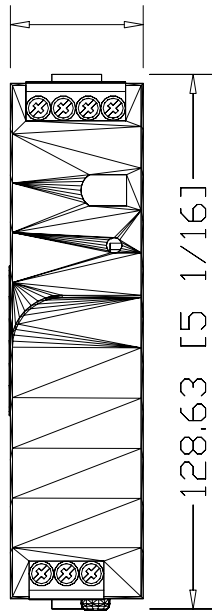

32.00 [1 17/64]

1606-XLE120EN
AC/DC DINRail mount
Essential Series Power
Supply, 120W, 24-28V,
120V Input Only

121.18 [4 49/64]