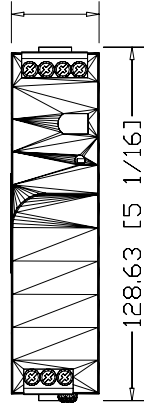

32.00 [1 17/64]

1606-XLE120EE
AC/DC DINRail mount
Essential Series Power
Supply, 120W, 24-28V,
230V Input Only