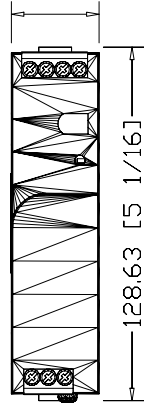

32.00 [1 17/64]

1606-XLE120EC  
AC/DC DINRail mount  
Essential Series Power  
Supply, 120W, 24-28V,  
Conformal Coating