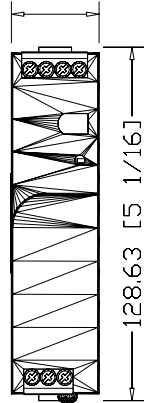

32.00 [1 17/64]

1606-XLE120E
AC/DC DINRail mount
Essential Series Power
Supply, 120W, 24-28V