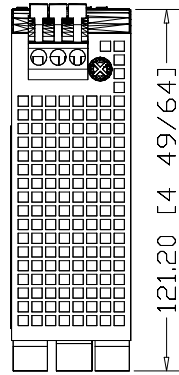

40.00 [1 37/64]

126.50 [4 63/64]

121.20 [4 49/64]

1606-XLS120E  
AC/DC DINRail mount  
Performance Power Supply  
120W, 24-28V