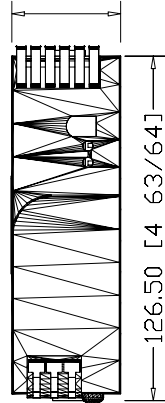

40.00 [1 37/64]

126.50 [4 63/64]

121.20 [4 49/64]

1606-XLS120E  
AC/DC DINRail mount  
Performance Power Supply  
120W, 24-28V