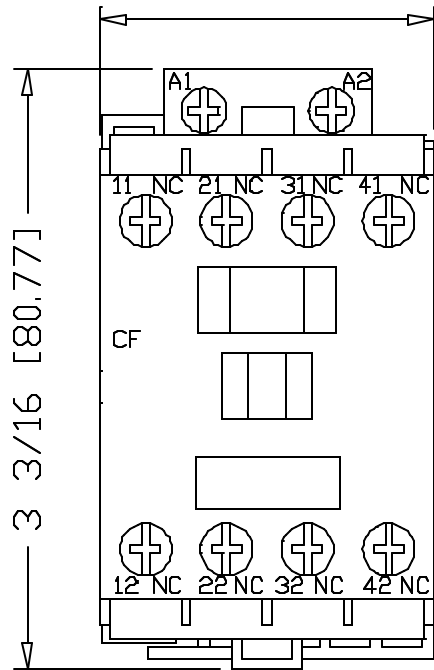

1 49/64 [44.83]

700-CF040
MCS IEC CONTROL RELAY,
4 N.C.