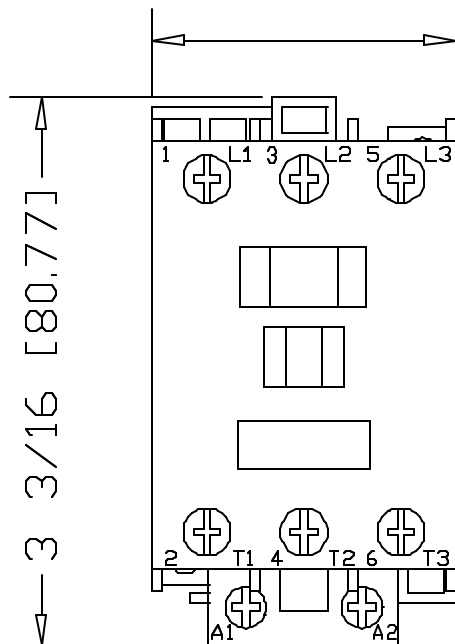

1 49/64 [44.70]

100-C30U, C37U*00
MCS IEC AC CONTACTOR;
30A-37A

4 7/64 [104.48]