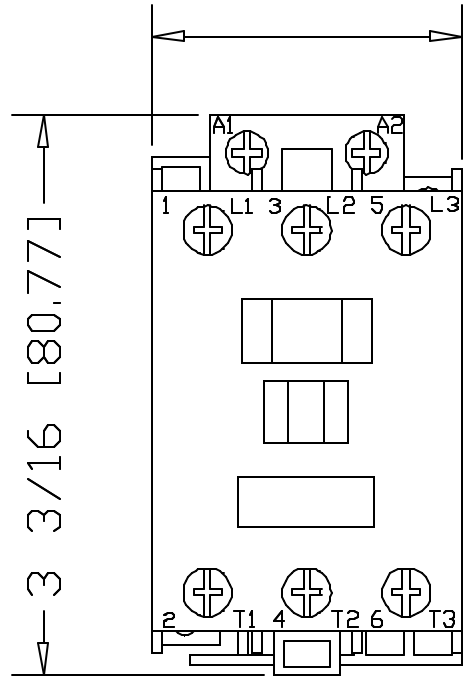

1 49/64 [44.70]

100-C30, C37*00
MCS IEC AC CONTACTOR;
30A-37A