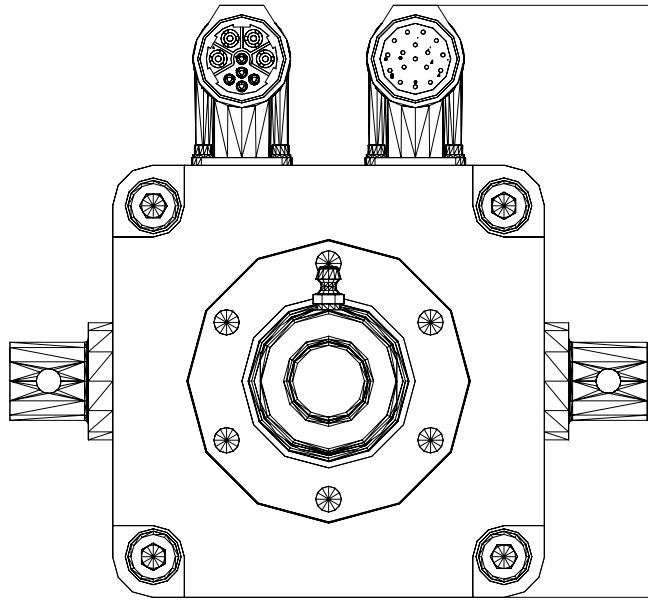

163.13 [6 27/64]

666.73 [26 1/4]

151.48 [5 31/32]

MPAI-x4300xM34B
MP Series Heavy Duty
Electric Cylinder, 110 mm
Trunnion Mt., 300mm
stroke, 230V/460V Servo,
Ball/Roller Screw w/Brake