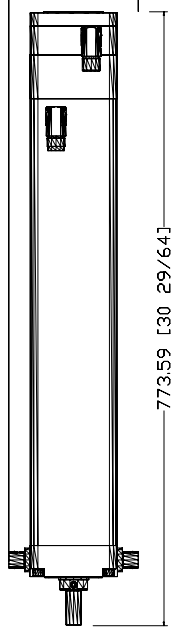

163.13 [6 27/64]

773.59 [30 29/64]

151.48 [5 31/32]

MPAI-x4450xM32B
MP Series Heavy Duty
Electric Cylinder, 110 mm
Trunnion Mt., 450mm
stroke, 230V/460V Servo,
Ball/Roller Screw