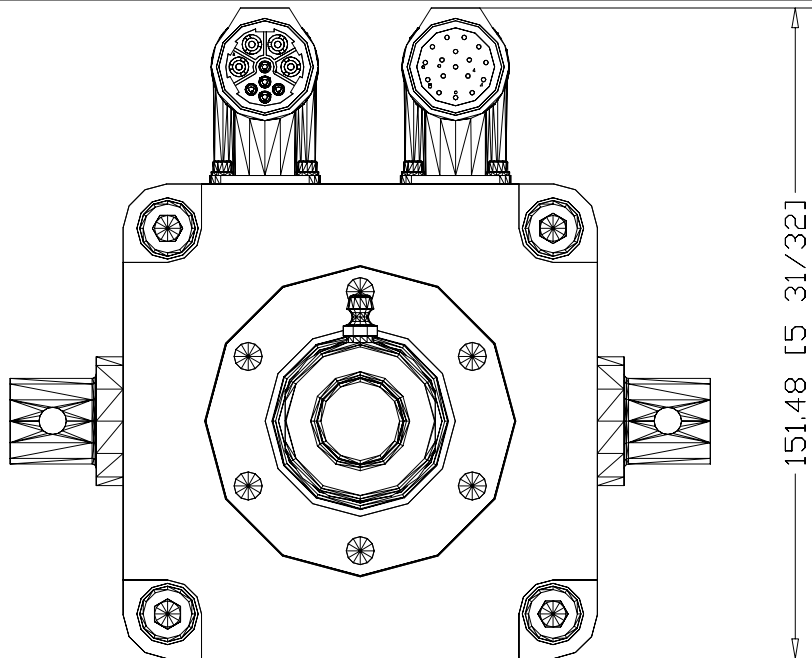

163.13 [6 27/64]

773.59 [30 29/64]

151.48 [5 31/32]

MPAI-x4450xM32B
MP Series Heavy Duty
Electric Cylinder, 110 mm
Trunnion Mt., 450mm
stroke, 230V/460V Servo,
Ball/Roller Screw