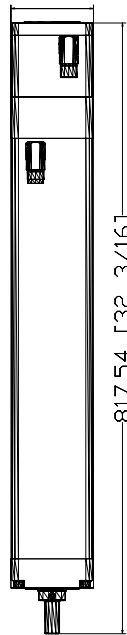

110.49 [4 11/32]

817.54 [32 3/16]

151.48 [5 31/32]

MPAI-x4450xM34A
MP Series Heavy Duty
Electric Cylinder, 110 mm
Std. Mt., 450mm stroke,
230V/460V Servo,
Ball/Roller Screw w/Brake