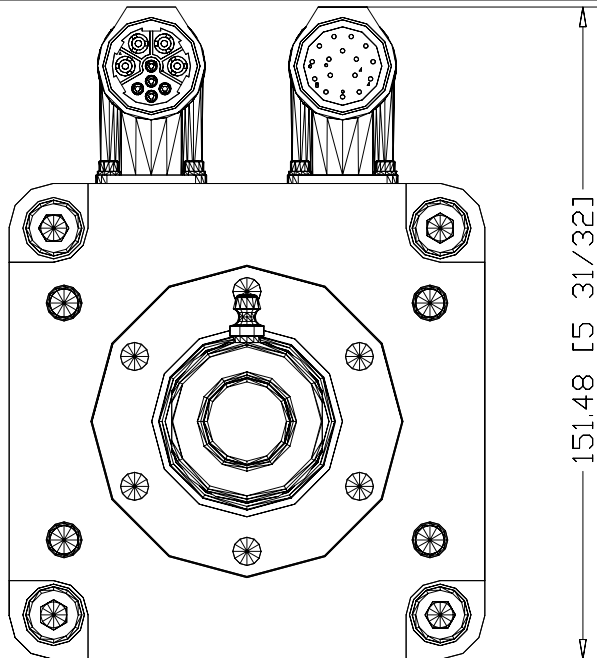

110.49 [4 11/32]

817.54 [32 3/16]

151.48 [5 31/32]

MPAI-x4450xM34A
MP Series Heavy Duty
Electric Cylinder, 110 mm
Std. Mt., 450mm stroke,
230V/460V Servo,
Ball/Roller Screw w/Brake