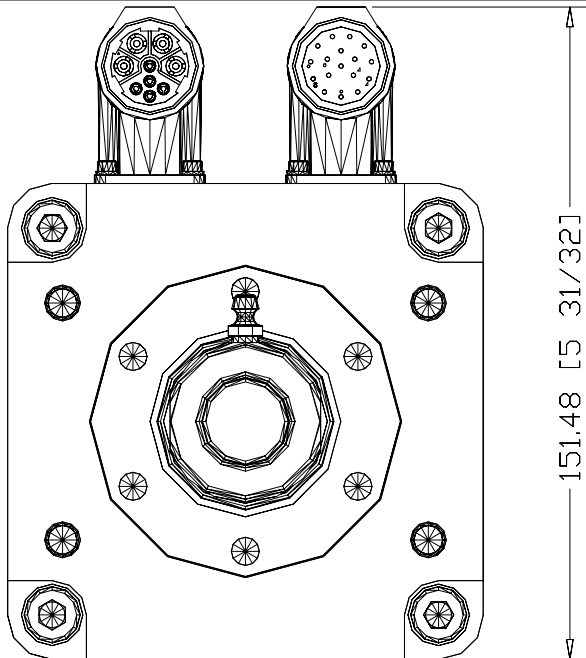

110.49 [4 11/32]

772.84 [30 27/64]

151.48 [5 31/32]

MPAI-x4450xM32A  
MP Series Heavy Duty  
Electric Cylinder, 110 mm  
Std. Mt., 450mm stroke,  
230V/460V Servo,  
Ball/Roller Screw