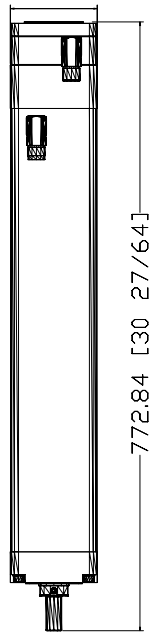

110.49 [4 11/32]

772.84 [30 27/64]

151.48 [5 31/32]

MPAI-x4450xM32A  
MP Series Heavy Duty  
Electric Cylinder, 110 mm  
Std. Mt., 450mm stroke,  
230V/460V Servo,  
Ball/Roller Screw