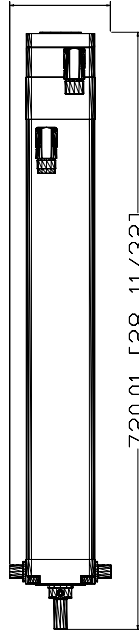

121.24 [4 49/64]

MPAI-x3450xM32B
MP Series Heavy Duty
Electric Cylinder, 83 mm
Trunnion Mt., 450mm
stroke, 230V/460V Servo,
Ball/Roller Screw