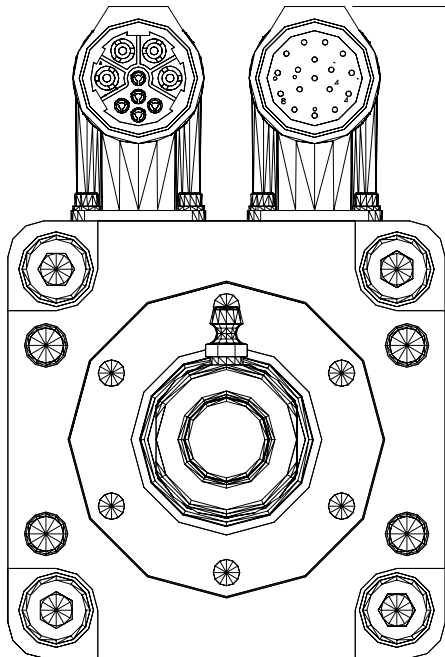

83.57 [3 19/64]

615.37 [24 15/64]

124.56 [4 29/32]

MPAI-x3300xM34A
MP Series Heavy Duty
Electric Cylinder, 83 mm
Std. Mt., 300mm stroke,
230V/460V Servo,
Ball/Roller Screw w/Brake