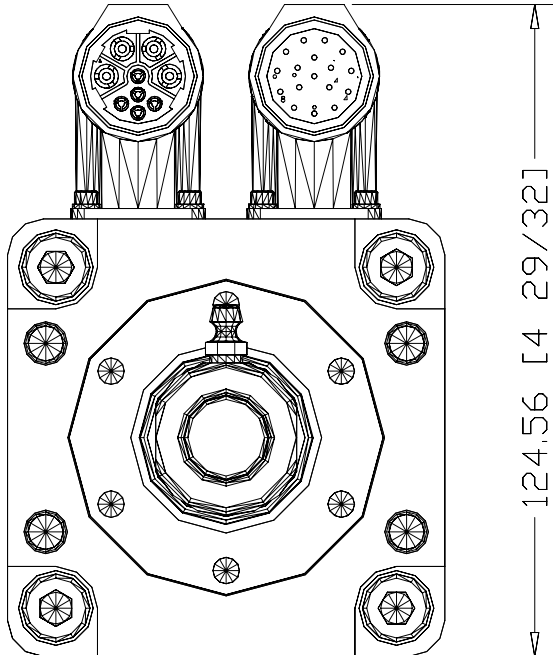

83.57 [3 19/64]

567.61 [22 11/32]

124.56 [4 29/32]

MPAI-x3300xM32A
MP Series Heavy Duty
Electric Cylinder, 83 mm
Std. Mt., 300mm stroke,
230V/460V Servo,
Ball/Roller Screw