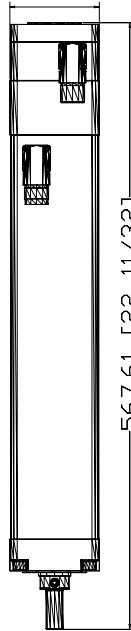

83.57 [3 19/64]

567.61 [22 11/32]

124.56 [4 29/32]

MPAI-x3300xM32A
MP Series Heavy Duty
Electric Cylinder, 83 mm
Std. Mt., 300mm stroke,
230V/460V Servo,
Ball/Roller Screw