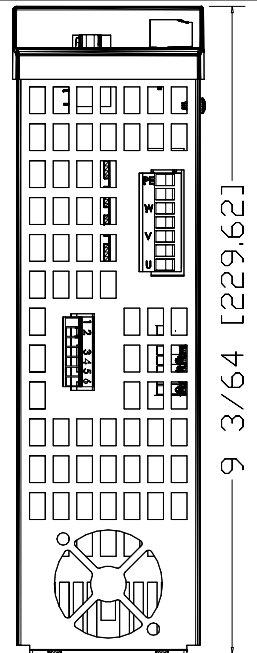

2 21/32 [67.54]

7 1/2 [190.50]

9 3/64 [229.62]

2097-V34PR6  
Kinetix 300 EtherNet/IP  
Indexing Servo Drive  
480V AC Three-Phase  
3.0 kW