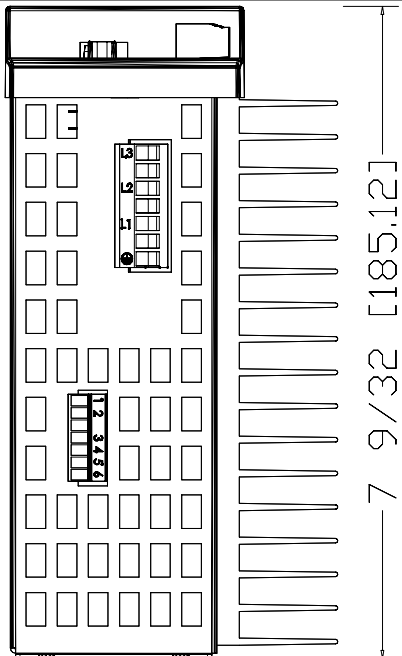

3 23/32 [94.44]

7 1/2 [190.50]

7 9/32 [185.12]

2097-V34PR5
Kinetix 300 EtherNet/IP
Indexing Servo Drive
480V AC Three-Phase
2.0 kW