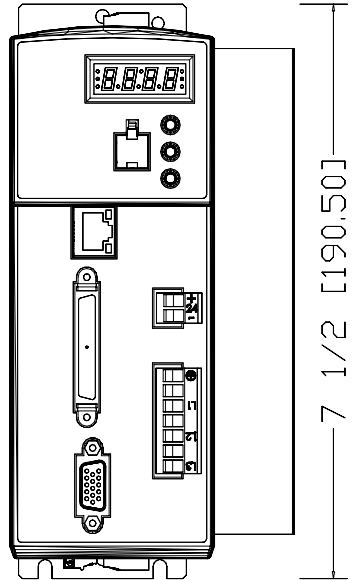

3 23/32 [94.44]

7 1/2 [190.50]

7 9/32 [185.12]

2097-V34PR5
Kinetix 300 EtherNet/IP
Indexing Servo Drive
480V AC Three-Phase
2.0 kW