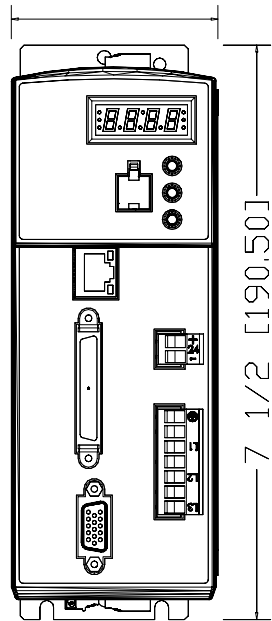

2 45/64 [68.53]

7 1/2 [190.50]

7 9/32 [185.12]

2097-V34PR3
Kinetix 300 EtherNet/IP
Indexing Servo Drive
480V AC Three-Phase
1.0 kW