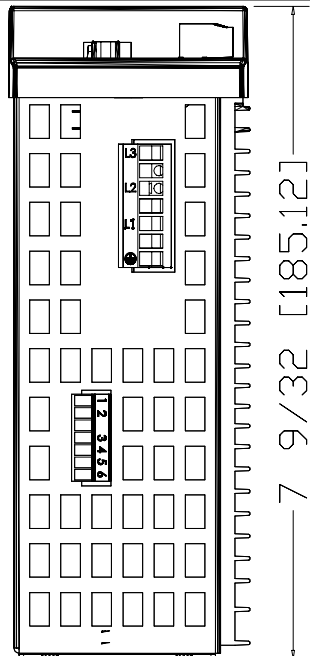

2 45/64 [68.53]

7 1/2 [190.50]

7 9/32 [185.12]

2097-V34PR3
Kinetix 300 EtherNet/IP
Indexing Servo Drive
480V AC Three-Phase
1.0 kW