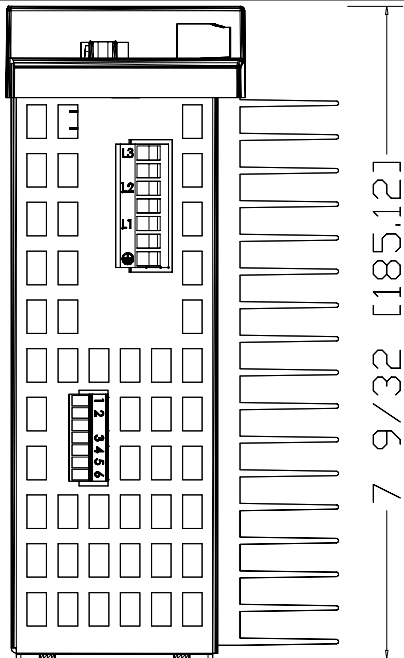

3 23/32 [94.44]

7 1/2 [190.50]

7 9/32 [185.12]

2097-V33PR5
Kinetix 300 EtherNet/IP
Indexing Servo Drive
120/240V AC Single-Phase
or Three-Phase, 2.0 kW