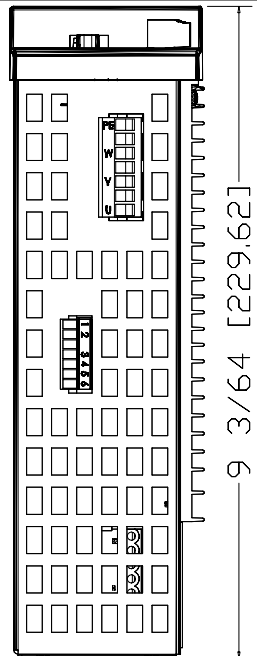

2 11/16 [68.32]

7 1/2 [190.50]

9 3/64 [229.62]

2097-V32PR2  
Kinetix 300 EtherNet/IP  
Indexing Servo Drive  
240V AC Single-Phase  
with Integrated AC (EMC)  
Line Filter, 800 Watts